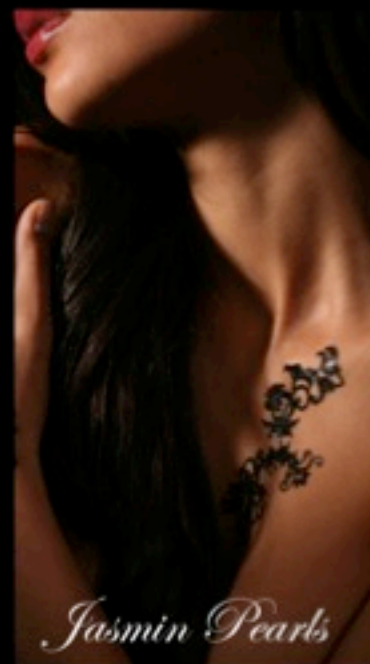

Magic Lotus
Size S :6,50 Euro