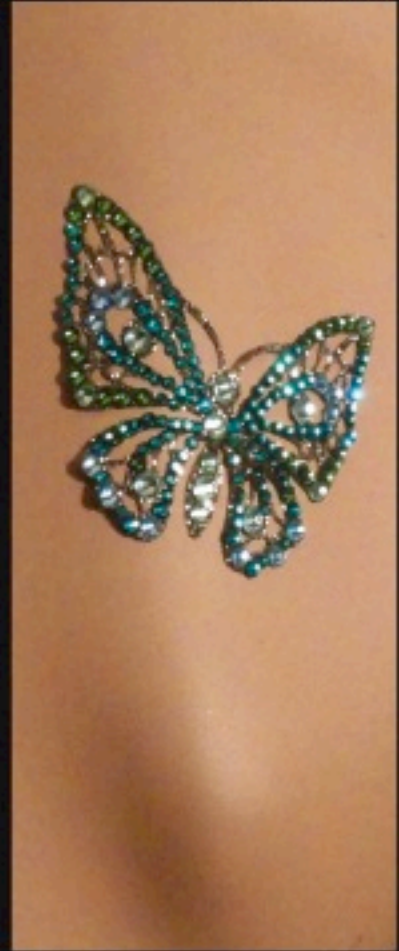

The RITZ
COLLECTION